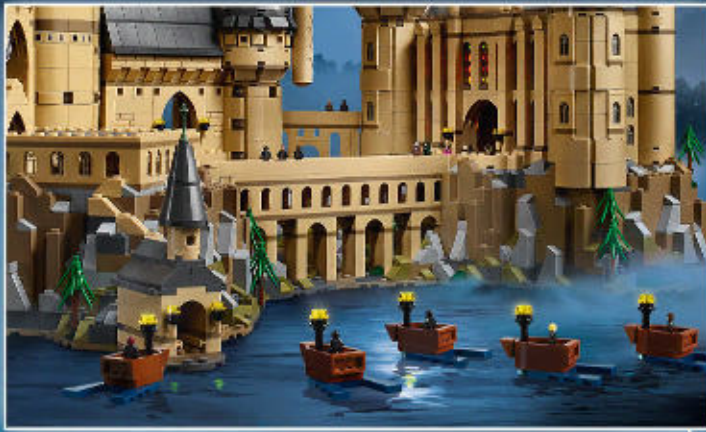

Godric Gryffindor Helga Hufflepuff Salazar Slytherin Rowena Ravenclaw