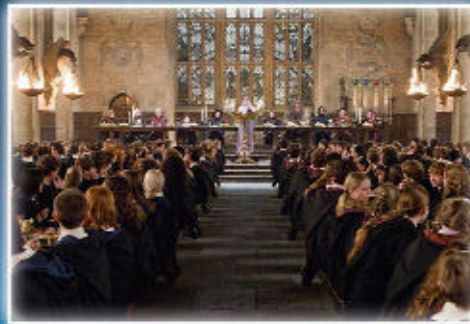

Welcome back to Hogwarts™

“Help will always be given
at Hogwarts to those who ask for it.”
Albus Dumbledore™

Begin a magical journey with this detailed replica of the iconic Hogwarts™ Castle.

Explore the prestigious school of witchcraft and wizardry. Experience a microscale LEGO® model built from over 6,000 pieces and packed with authentic details for a rewarding building experience. Discover the intricately designed chambers, towers, classrooms and many other hidden features depicting scenes from the Harry Potter™ series and recreate the movies’ pivotal moments of magic and adventure. The set also contains 27 microfigures including Harry, Hermione and Ron, in addition to a spellbinding assortment of iconic accessories and artefacts.

There’s magic in the details...

Transforming Movie Moments into LEGO® Scenes

Translating the magical onscreen locations into a LEGO® model in microscale was an exciting design challenge. To represent the key architectural structures, iconic silhouettes and details in tiny bricks, whilst retaining the unforgettable look and feel of the movies, was not an easy task.

In the Great Hall, many elements including the tables, fire pits and house banners had to be scaled to fit into the model.

Recreating the iconic Wizard's Chess game in the small space available in the model meant halving the proportions of the chessboard. By making this compromise, there was also room to have the base of another tower in the model.