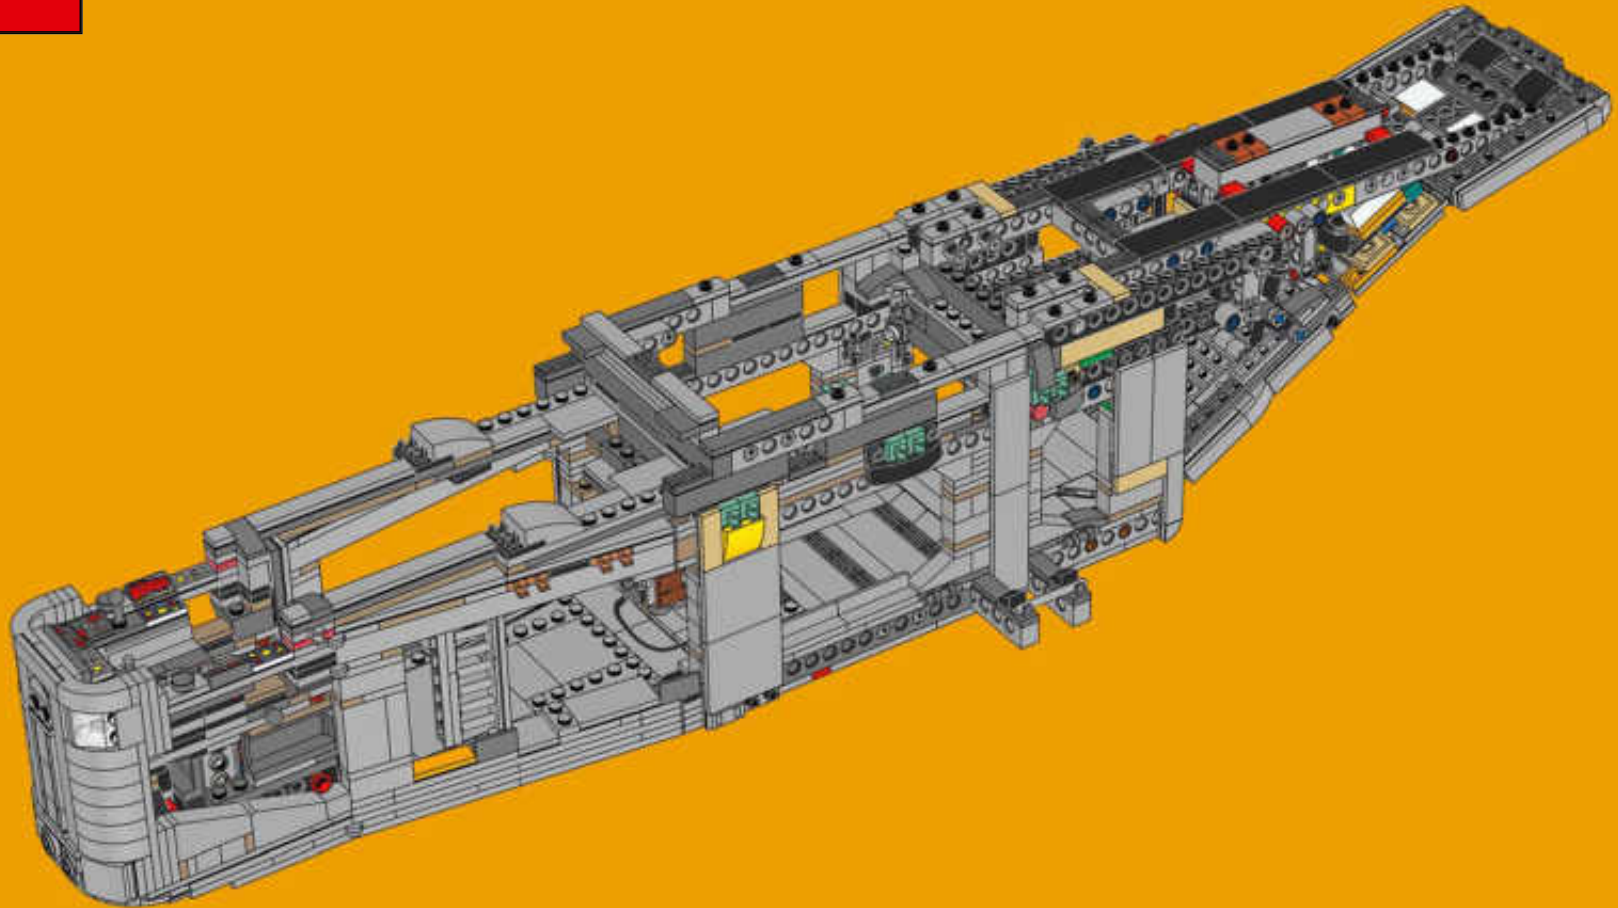

Booklet available in English on
Heft in deutscher Sprache erhältlich auf
Livret disponible en français sur
Libretto disponibile in italiano su
Folleto en español disponible en
如需中文版手册, 请访问