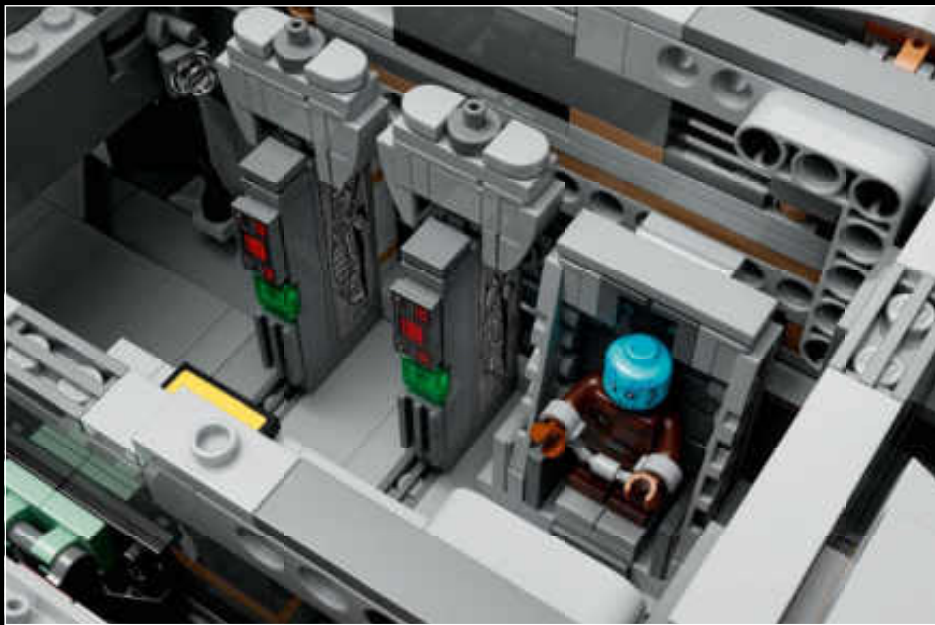

MEET THE MODEL DESIGNER

‘When *The Razor Crest* first appeared in *The Mandalorian*, it just looked too bulky and clunky to be able to fly! But it is, of course, everything we have come to know and love about *Star Wars*™ starships: amazingly fast, sleek and beautiful. I’m not surprised it’s become so popular with fans. Working on this model was a fun challenge. We wanted to get the huge engines right and include as much of a detailed interior as possible. In the series, the vessel has both sleeping quarters and a bathroom, but for this model, we prioritised the sleeping quarters to capture the atmosphere of the interior and focus on playability. Mainly due to the massive engines and the overall weight of the model, we reinforced the lower base structure with LEGO® Technic bricks to keep it sturdy. I think the result is very satisfying, and I especially encourage fans to look for references to iconic scenes! Some are not immediately visible on the finished model, but I hope you’ll have fun discovering them as you build.’