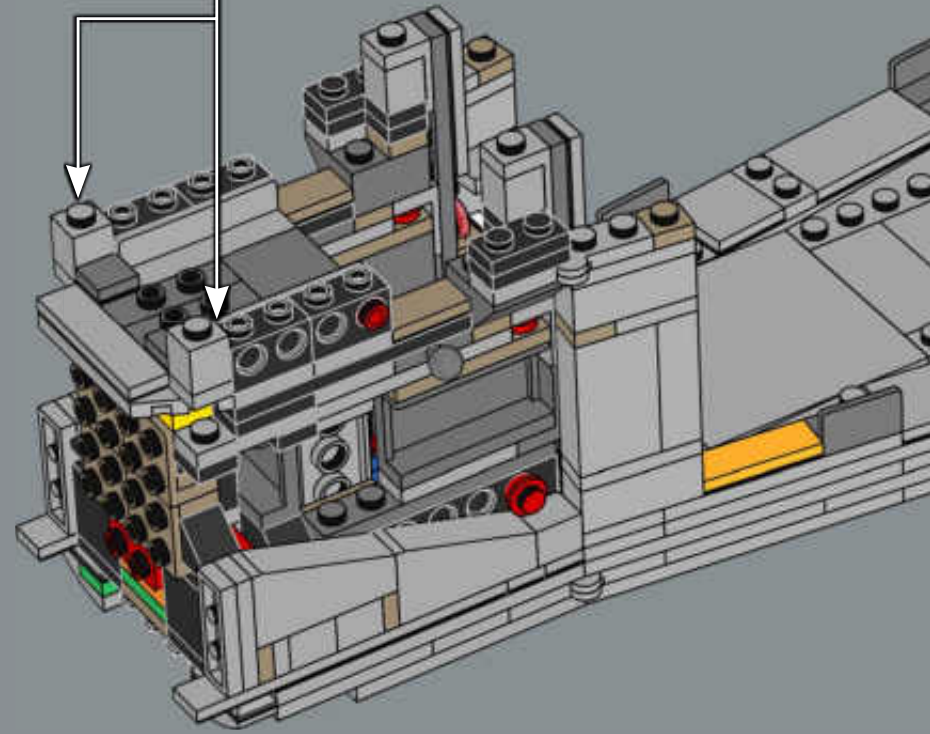

2x

1x

2x

2x

121

1

2

2x