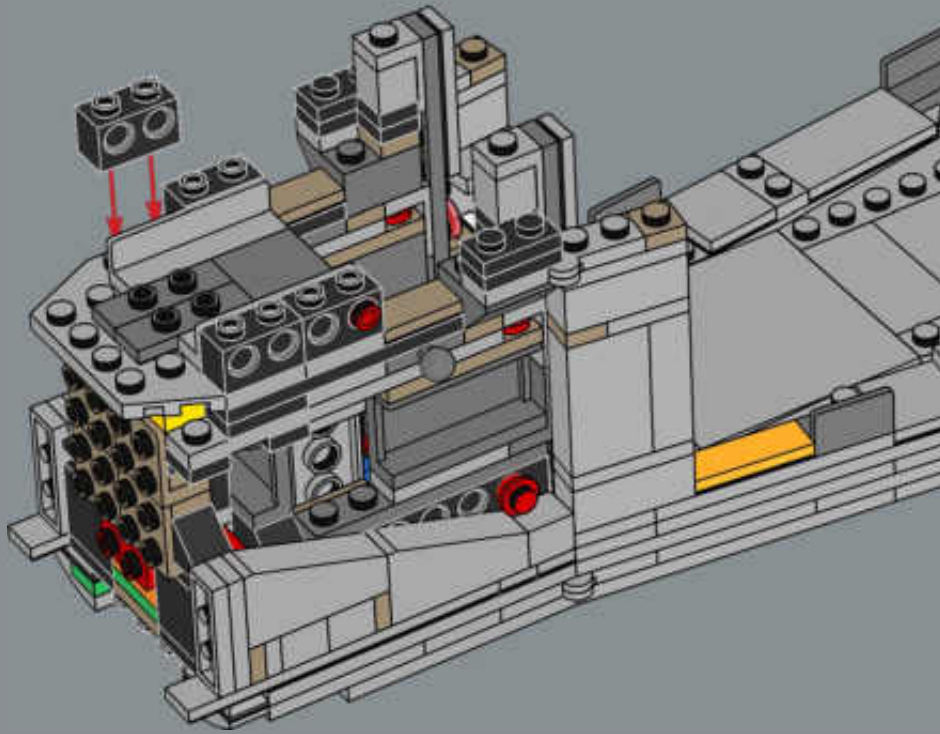

2x

120

2x

1x

2x

2x

121

1

2

2x